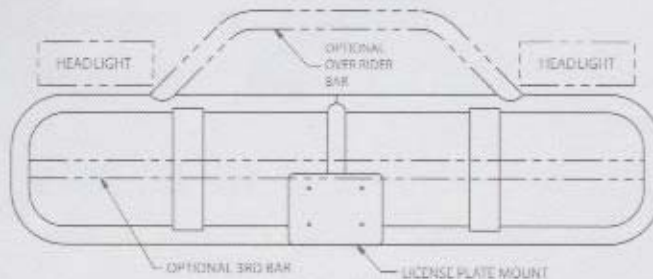

PRODUCT TERMINOLOGY & DESCRIPTION

STANDARD PICK-UP

STANDARD SEMI TRACTOR

TALL SEMI TRACTOR

MANUFACTURED BY:

Premier Mfg. of Central Wisconsin, LLC

2210 Heldt Street • Merrill, WI 54452 • Toll Free 866.539.3100 • Fax 715.539.8009