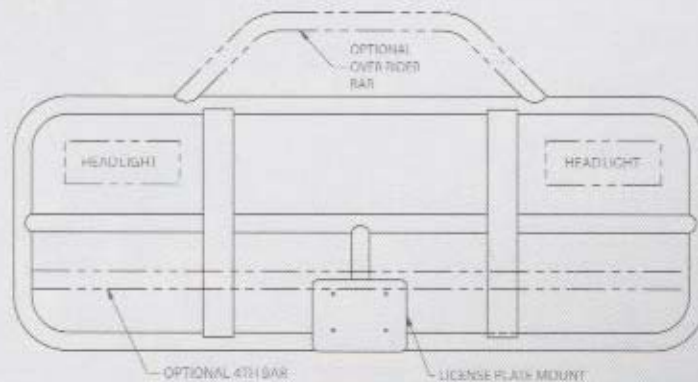

PRODUCT TERMINOLOGY & DESCRIPTION

STANDARD PICK-UP

STANDARD SEMI TRACTOR

TALL SEMI TRACTOR

MANUFACTURED BY:

Premier Mfg. of Central Wisconsin, LLC

2210 Heldt Street • Merrill, WI 54452 • Toll Free 866.539.3100 • Fax 715.539.8009