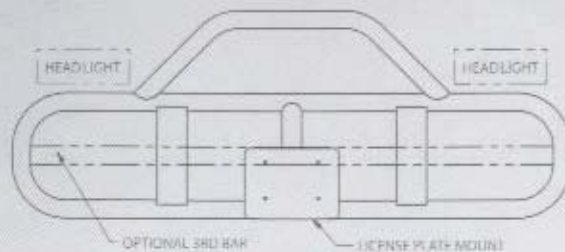

PRODUCT TERMINOLOGY & DESCRIPTION

STANDARD PICK-UP

STANDARD SEMI TRACTOR

TALL SEMI TRACTOR

MANUFACTURED BY:

Premier Mfg. of Central Wisconsin, LLC

2210 Heldt Street • Merrill, WI 54452 • Toll Free 866.539.3100 • Fax 715.539.8009